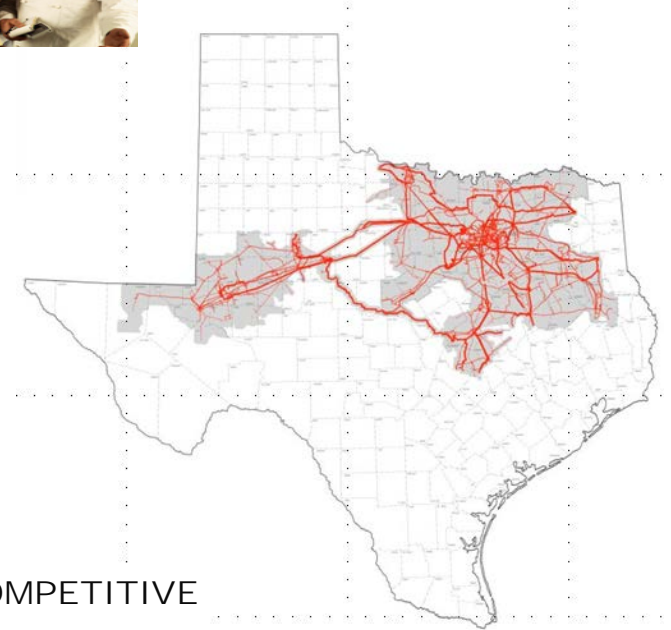

ONCOR AT A GLANCE

Regulated transmission and distribution utility

- Serves over 3.3 M customers/meters
- 402 Cities and 91 counties
- 3,784 Employees

South Facing

West Facing

Variability

August 1, 2015

May 8, 2015

ONCOR AT A GLANCE

Regulated transmission and distribution utility

- Serves over 3.3 M customers/meters
- 402 Cities and 91 counties
- 3,784 Employees