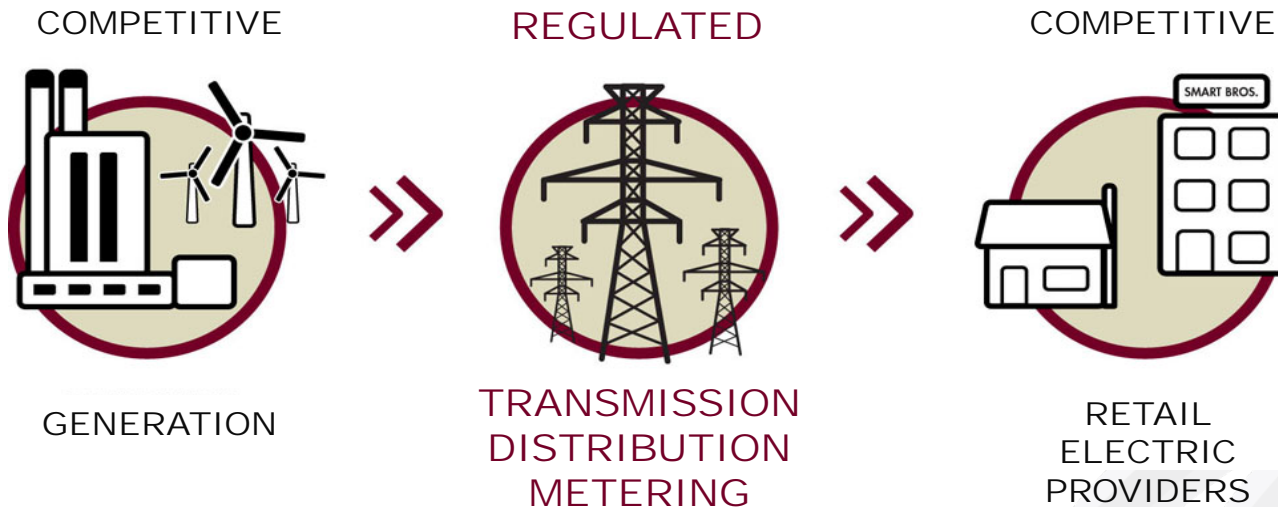

ONCOR AT A GLANCE

Regulated transmission and distribution utility

- Serves over 3.3 M customers/meters
- 402 Cities and 91 counties
- 3,784 Employees

South Facing

West Facing

Variability

August 1, 2015

May 8, 2015