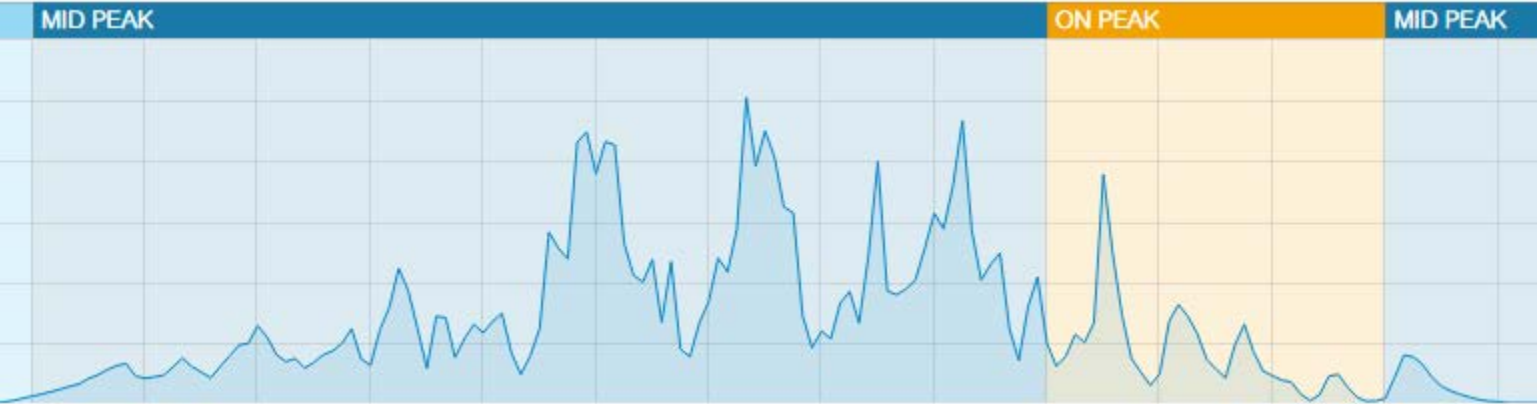

ONCOR AT A GLANCE

Regulated transmission and distribution utility

- Serves over 3.3 M customers/meters
- 402 Cities and 91 counties
- 3,784 Employees

South Facing

West Facing

Variability

August 1, 2015

May 8, 2015