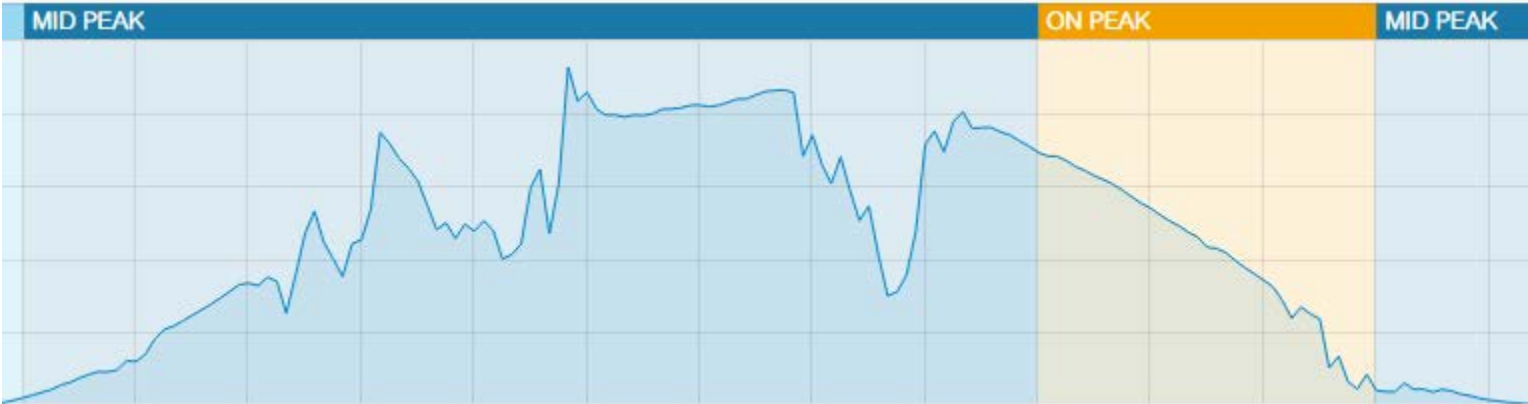

ONCOR AT A GLANCE

Regulated transmission and distribution utility

- Serves over 3.3 M customers/meters
- 402 Cities and 91 counties
- 3,784 Employees

South Facing

West Facing

Variability

August 1, 2015

May 8, 2015